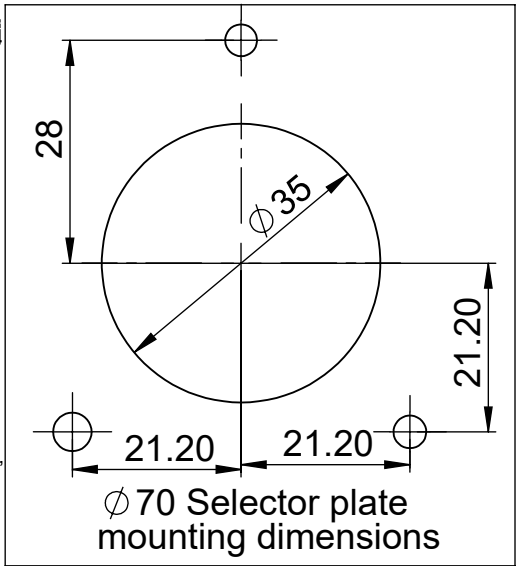

V9 DUPLEX valve installation

MODELS
V9 - 54 - 3 - C
V9 - 54 - 4 - C
V9 - 70 - 3
V9 - 70 - 4
V9 - 70 - 3 - C
V9 - 70 - 4 - C

Remove head assembly for installation
Replace when valve is in situ

Newton Consulting Sprl Ltd