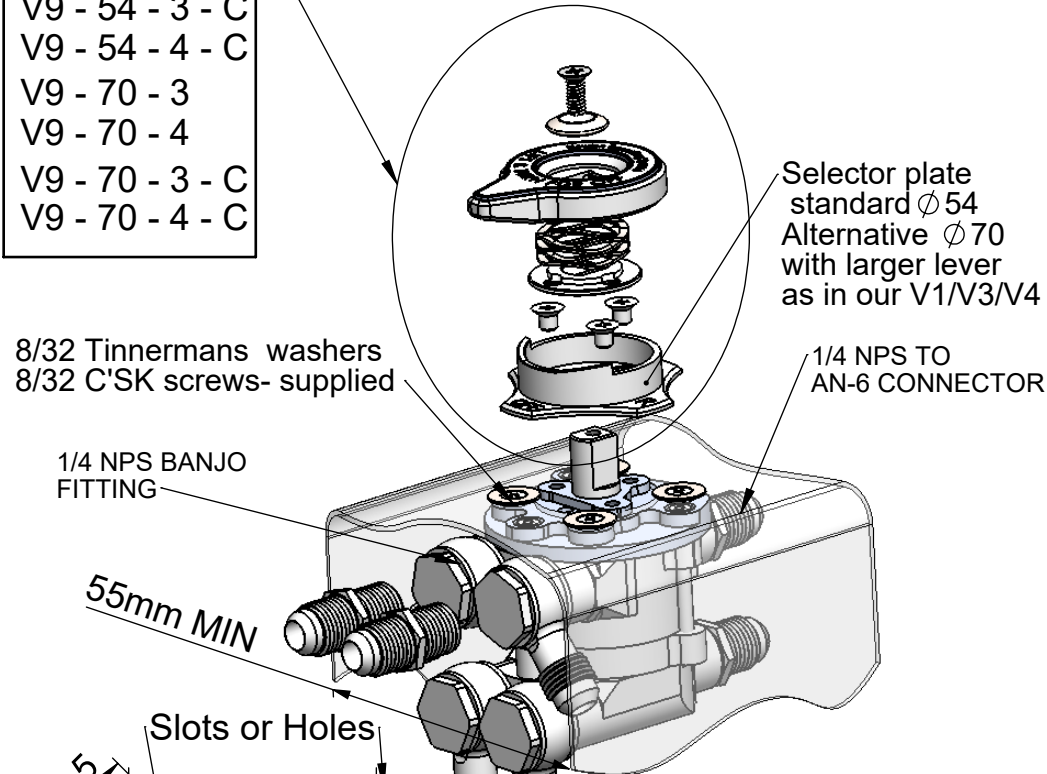

V9 DUPLEX valve installation

MODELS
V9 - 54 - 3 - C
V9 - 54 - 4 - C
V9 - 70 - 3
V9 - 70 - 4
V9 - 70 - 3 - C
V9 - 70 - 4 - C

Remove head assembly for installation
Replace when valve is in situ

Newton Consulting Sprl Ltd