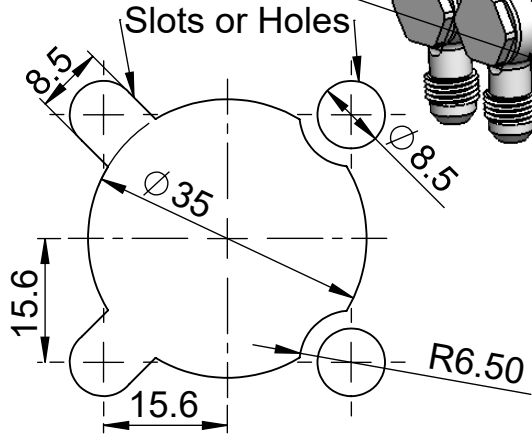

V9 DUPLEX valve installation

MODELS
V9 - 54 - 3 - C
V9 - 54 - 4 - C
V9 - 70 - 3
V9 - 70 - 4
V9 - 70 - 3 - C
V9 - 70 - 4 - C

Remove head assembly for installation
Replace when valve is in situ

Newton Consulting Sprl Ltd