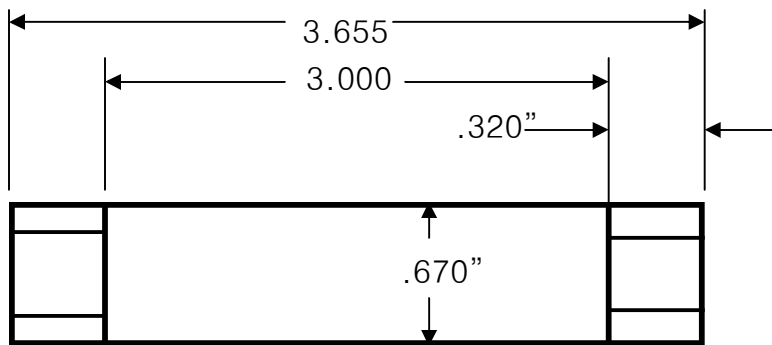

7703 3" JUNCTION BLOCK DIMENSIONS

SIDE VIEW OF CAP NUTS