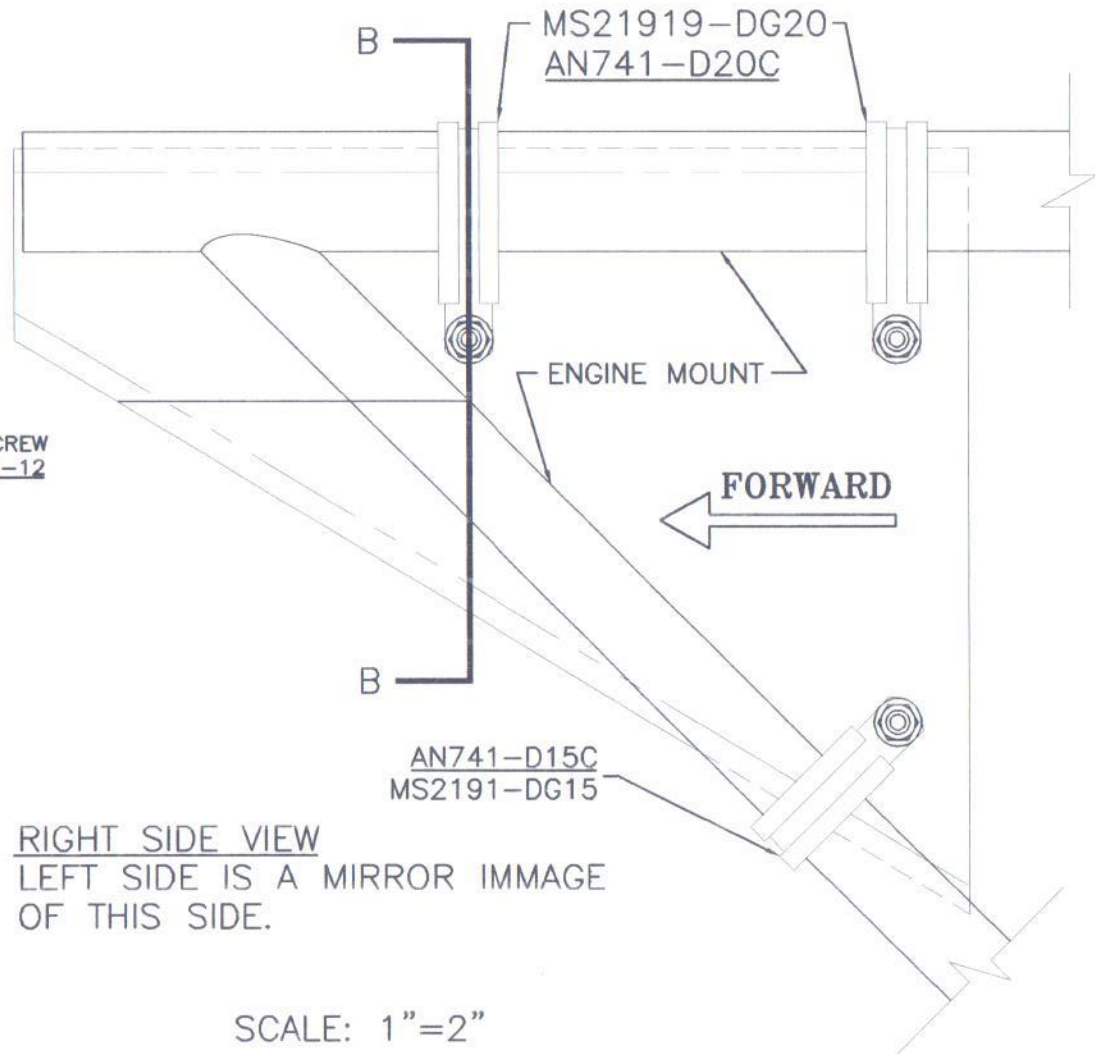

REVISIONS

REV.	DESCRIPTIONS	APP'D

CLAMP INSTALLATION-TYP

AN741-D20C
MS21919-DG20

NUT(SELF-LOCKING)
AN363-1032
MS21042-1032

WASHER
AN960-10

MACHINE SCREW
MS27029-1-12

SECTION B-B

RIGHT SIDE VIEW
LEFT SIDE IS A MIRROR IMAGE
OF THIS SIDE.

SCALE: 1"=2"

SEE PAGE 2 OF 2 FOR PARTS LIST

LOREE AIR PLACERVILLE, CA.	ASSEMBLY HEAD SHIELD	LA 1200	N/C
DRW.-DE 11-25-94		CHK-SL 11-25-94	PAGE 1 OF 2
APP'D BY			