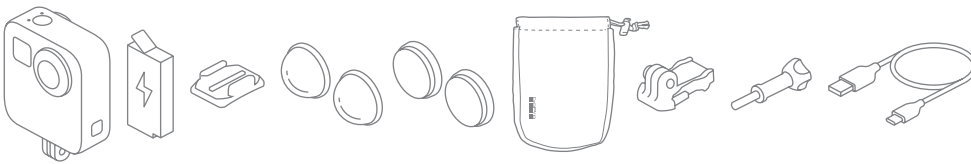

What's Included

FEATURES + BENEFITS

Traditional GoPro Capture + 360 Capture

Maximize your creative freedom. With MAX you can shoot traditional HERO-style video and photos or immersive 360 footage.

Max HyperSmooth

MAX gives you unbreakable stabilization by using 180° capture as the ultimate buffer.

Horizon Leveling

In HERO mode, game-changing horizon leveling gives you that silky-smooth cinematic look whether you're getting sideways, flipping through the air or chasing your kids.

PowerPano

Pano without the pan. Take incredible 270° distortion-free panoramic photos without having to scan the horizon. Plus, capture motion shots and epic selfies.

Premium 360 + Stereo Audio

Six mics capture true-to-life 360 audio and deliver the best stereo sound ever from a GoPro.

Directional Audio

Directional audio in HERO mode lets you prioritize sound from either side of the camera, no matter which lens you're using—perfect for vlogging.

Digital Lenses

Choose from four digital lenses in HERO mode to get the shot. Capture video and photos in Narrow, Linear, Wide and Max SuperView—our widest view yet.

Max TimeWarp

Capture super stabilized time lapse videos while you move through an activity. In HERO mode, TimeWarp automatically adjusts speed based on motion, scene detection and lighting. You can even slow down the effect to real time—savoring interesting moments—and then tap to speed it back up.

Intuitive Touch Screen

Be a smooth operator. With a touch screen, it's easy to control your camera. Or frame up your shot, play back footage and snap a selfie in HERO mode.

Live Streaming in 1080p

Shoot in HERO mode and share while you're there. Live stream in 1080p on social, get Max HyperSmooth stabilization as you broadcast via the GoPro app and save footage to your SD card to check out later.

- 16.6MP
- 5.6K30
- 2x Slo-Mo
- Max HyperSmooth
- Max TimeWarp
- 1080p Live Streaming
- 360
- PowerPano
- 16ft (5m)
- GPS
- 6x

Don't forget to download the GoPro app.