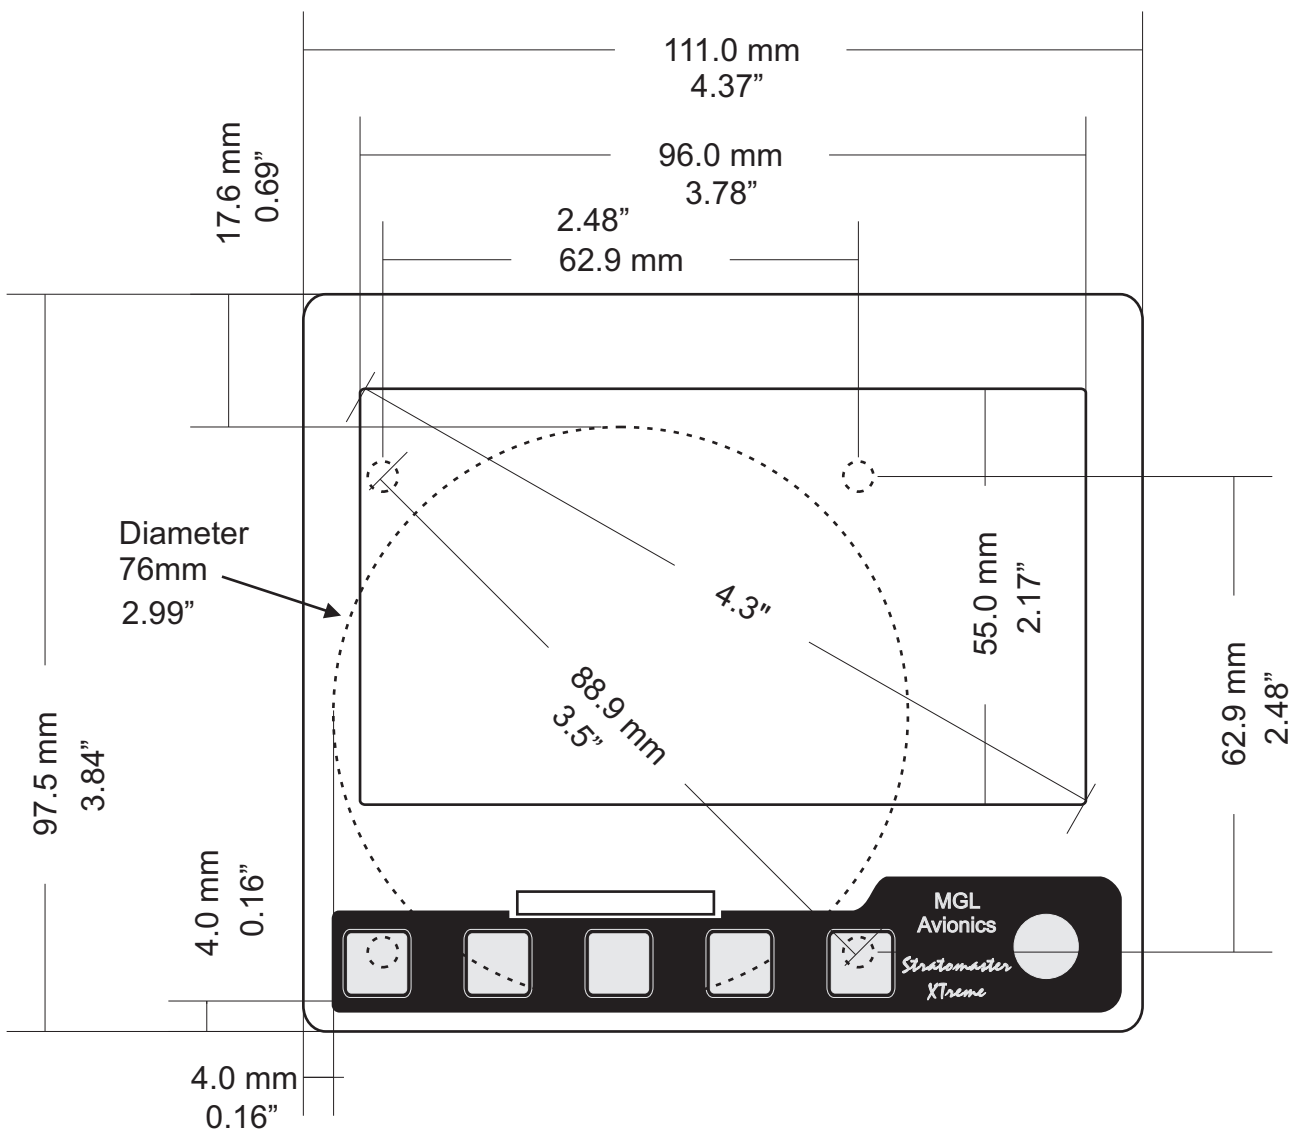

XTreme EMS

Dimensions

English 1.01

FRONT VIEW

SIDE VIEW

TOP VIEW