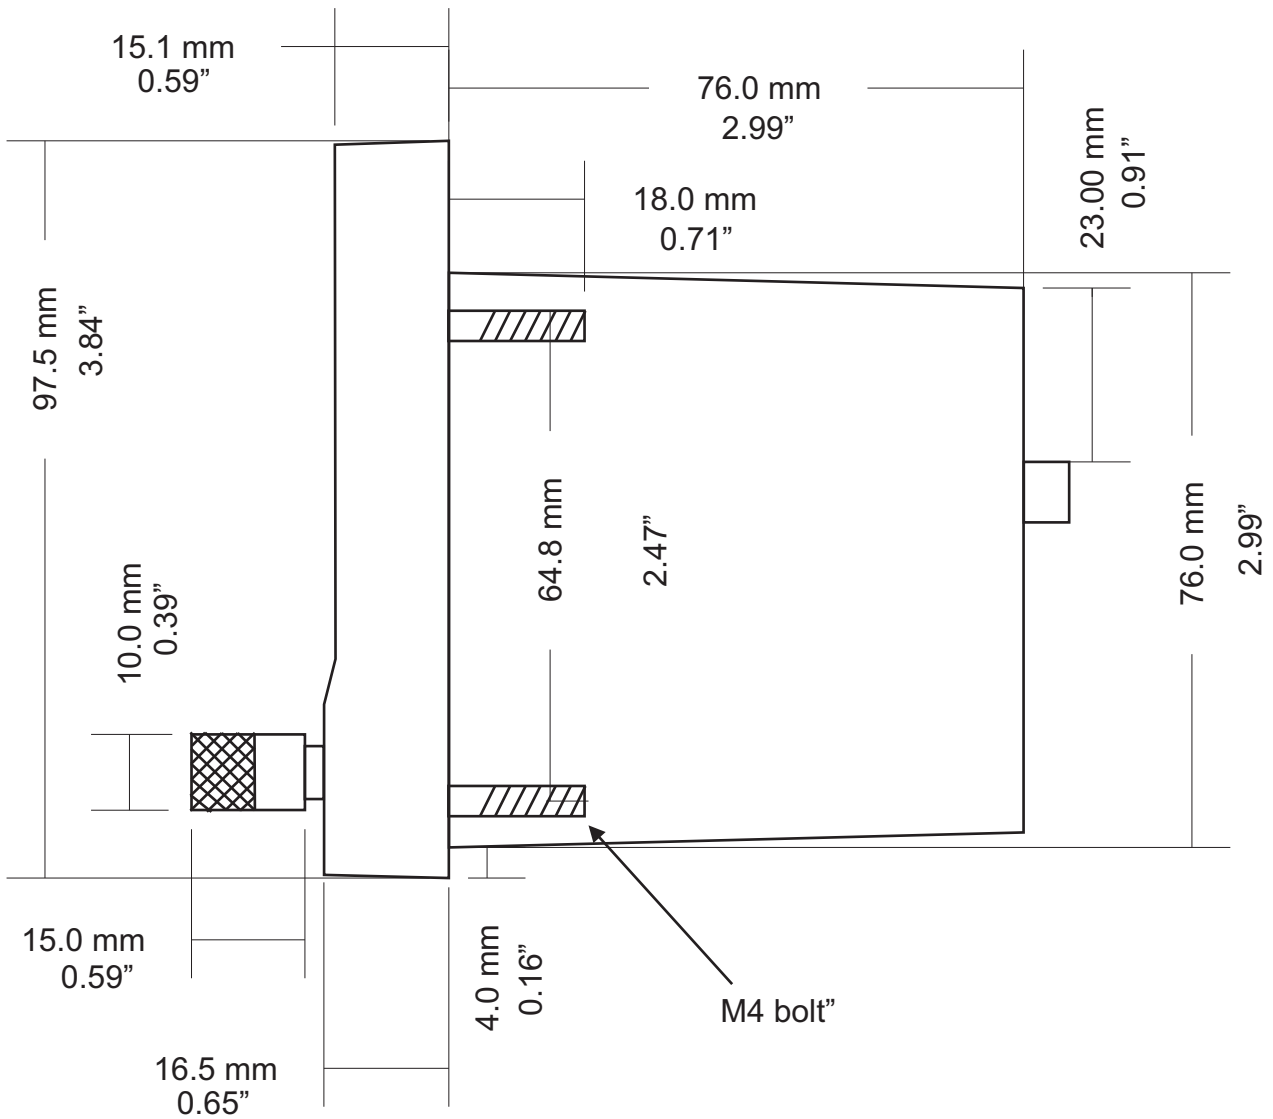

XTreme EMS

Dimensions

English 1.01

FRONT VIEW

SIDE VIEW

TOP VIEW