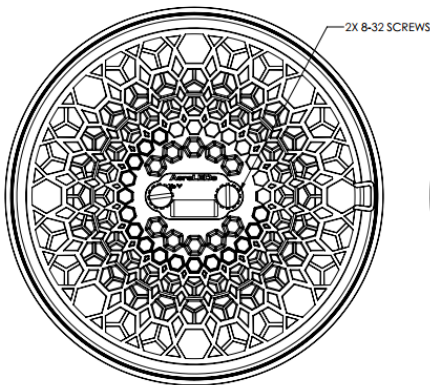

## 01-2130-LX

Voltage: 9-40VDC  
 Current: 2.5A at 28VDC  
 Power: 70 Watts  
 Pulse: N/A  
 Wig Wag Sync: N/A

Thermal Protection: Built In  
 Lumens: 7,700  
 Candela: 150,000  
 Beam Angle: 10°x10°  
 LED Count: 9

Length: 5.6"  
 Width: 5.6"  
 Depth: 1.7"  
 Weight: 20 Oz  
 Heat Sink Material: Aluminum/Black Powder Coat  
 Lens Material: Polycarbonate  
 Lens Protection: Optional Film  
 Mounting: PAR 46 Ring Clamp  
 MTBF: >30,000 Hours  
 Temperature Range: -55C to +70C