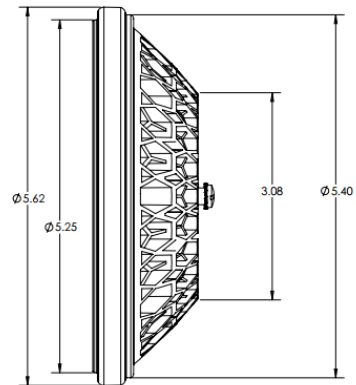

Voltage: 9-40VDC
Current: 2.5A at 28VDC
Power: 70 Watts
Pulse: N/A
Wig Wag Sync: N/A

Thermal Protection: Built In
Lumens: 7,700
Candela: 150,000
Beam Angle: 10°x10°
LED Count: 9

Length: 5.6"
Width: 5.6"
Depth: 1.7"
Weight: 20 Oz
Heat Sink Material: Aluminum/Black Powder Coat
Lens Material: Polycarbonate
Lens Protection: Optional Film
Mounting: PAR 46 Ring Clamp
MTBF: >30,000 Hours
Temperature Range: -55C to +70C