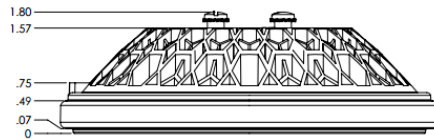

## 01-2130-LX

Voltage: 9-40VDC  
 Current: 2.5A at 28VDC  
 Power: 70 Watts  
 Pulse: N/A  
 Wig Wag Sync: N/A

Thermal Protection: Built In  
 Lumens: 7,700  
 Candela: 150,000  
 Beam Angle: 10°x10°  
 LED Count: 9

Length: 5.6"  
 Width: 5.6"  
 Depth: 1.7"  
 Weight: 20 Oz  
 Heat Sink Material: Aluminum/Black Powder Coat  
 Lens Material: Polycarbonate  
 Lens Protection: Optional Film  
 Mounting: PAR 46 Ring Clamp  
 MTBF: >30,000 Hours  
 Temperature Range: -55C to +70C